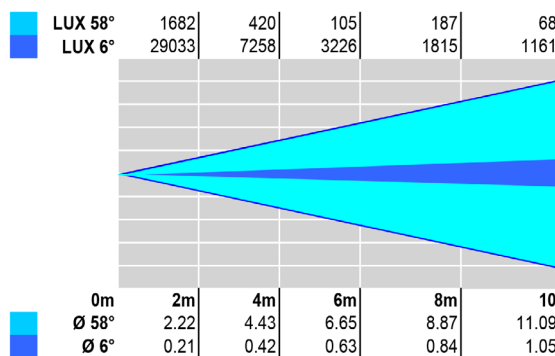

Arena Luci s.r.l. si riserva la facoltà di modificare le caratteristiche dei prodotti senza obbligo di preavviso
Arena Luci s.r.l. reserve the right to change products specifications at anytime without prior notice