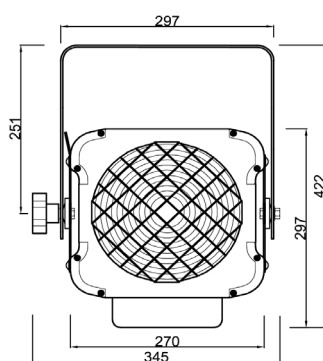

## FEATURES:

- 250W RGBW interchangeable LED Module
- Color Mixing, RGB+W
- CRI>95
- DMX 512 control, RDM Function
- 5 / 8 Channels function selectable
- Adjustable zoom from 6° to 58°
- Manual zoom
- Digital display
- Control connections, Neutrik XLR 5P In&Out
- Power connections, Neutrik Powercon In&Out
- Heatsink with low noise fan, max 8 dB
- Barndoor 4 leaves optional

Code	Colour Temp.	Input Driver	Watt	Light Source	Control	Beam Angle	Body Material	Optic Material	IP rate
SPTF-2501471-RGBW	Full Color RGBW	100÷240Vac	250W	LED Module	DMX Control, RDM Function	Adj. zoom from 6° to 58°	Aluminium	PC	20